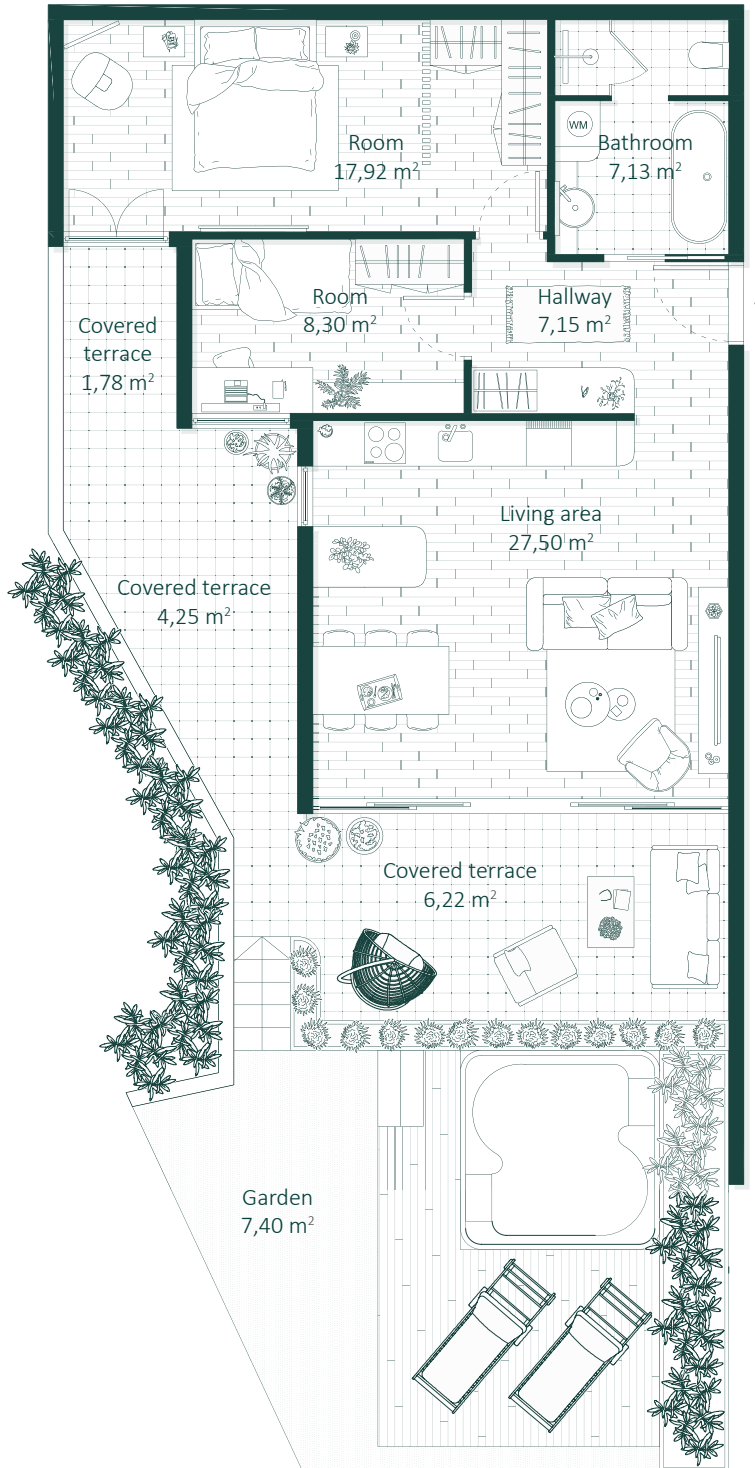

# TERRACE

luxury • living

**APARTMENT 002 TOTAL AREA 80,25 m<sup>2</sup> 2 BEDROOM 1 BATHROOM**

Sizes and dimensions are approximate, actual may vary. Floor plans are for illustrative purposes only and should only be used as such by any prospective buyer. Whilst every attempt will be made to ensure the accuracy of the floor plan contained here, measurements of doors, windows, rooms, and any other item are approximate, and no responsibility will be taken.